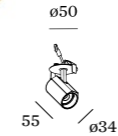

CENO

CEILING RECESSED

p. 317 p. 347

1.0 LED

LED 6W | 350mA | 18V
COB 3-step | excl. power supply
aluminium powder coated

0.12kg IP20 0.3° 35°

45-47 90° 350° 85 4-25

	CODE
	166161W_
	166161G_
	166161B_
	166161K_
	166161Q_