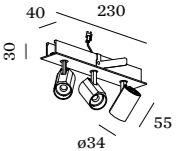

CENO

CEILING RECESSED

p. 317 p. 347

1.0 LED

LED 6W | 350mA | 18V
COB 3-step | excl. power supply
aluminium powder coated

0.12kg IP20 0.3° 35°

45-47 90° 350° 85 4-25

	CODE
	166161W_
	166161G_
	166161B_
	166161K_
	166161Q_