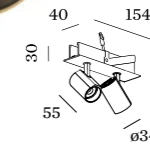

CENO

CEILING RECESSED

p. 317 p. 347

1.0 LED

LED 6W | 350mA | 18V
COB 3-step | excl. power supply
aluminium powder coated

0.12kg IP20 0.3° 35°

45-47 90° 350° 85 4-25

	CODE
	166161W_
	166161G_
	166161B_
	166161K_
	166161Q_

0.26kg IP20 0.3° 35°

32x145 90° 350° 60 8-25

	CODE
	166261W_
	166261G_
	166261B_
	166261K_
	166261Q_

LIGHT COLOUR	LUMEN	CRI	CODE
2700K	2x440	>90	3
3000K	2x470	>90	5

ALWAYS USE

power supply | 700mA (1 piece needed)