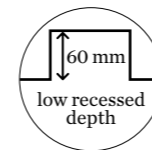

only for 2.0 + 3.0 LED version

available from summer 2020