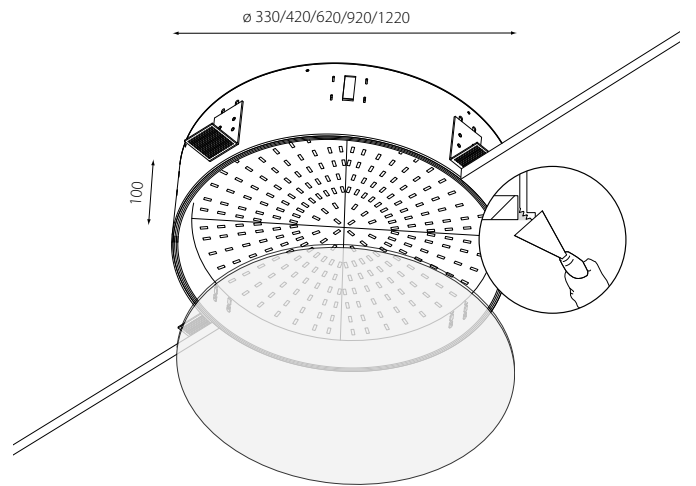

lili frameless

Einbauleuchte | Recessed luminaire | Luminaire encastré | da incasso

A++ **A**

230V IP20 $R_a > 80$ up to L80/50.000h MacAdam 3 DALI switchDIM

LED
3000K, 4000K, dynamic white
up to 155 lm/W
 $R_a > 80$, MacAdam 3
non-dim / DALI
IEC 62471: Blue light hazard: RG 0
Lifetime up to L80 / 50.000 h

Optic
direct
satiné
microprism for reduced brightness (LRA)

Housing
powder coated
RAL 9016 ☐