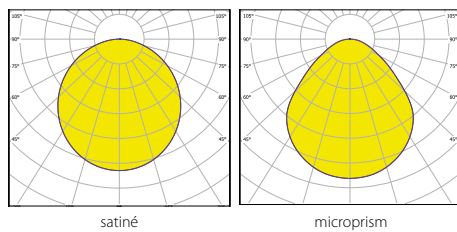

lili frameless

Einbauleuchte | Recessed luminaire | Luminaire encastré | da incasso

A++ **A**

230V IP20 $R_a > 80$ up to L80/50.000h MacAdam 3 DALI switchDIM

LED
3000K, 4000K, dynamic white
up to 155 lm/W
 $R_a > 80$, MacAdam 3
non-dim / DALI
IEC 62471: Blue light hazard: RG 0
Lifetime up to L80 / 50.000 h

Optic
direct
satiné
microprism for reduced brightness (LRA)

Housing
powder coated
RAL 9016 ☐